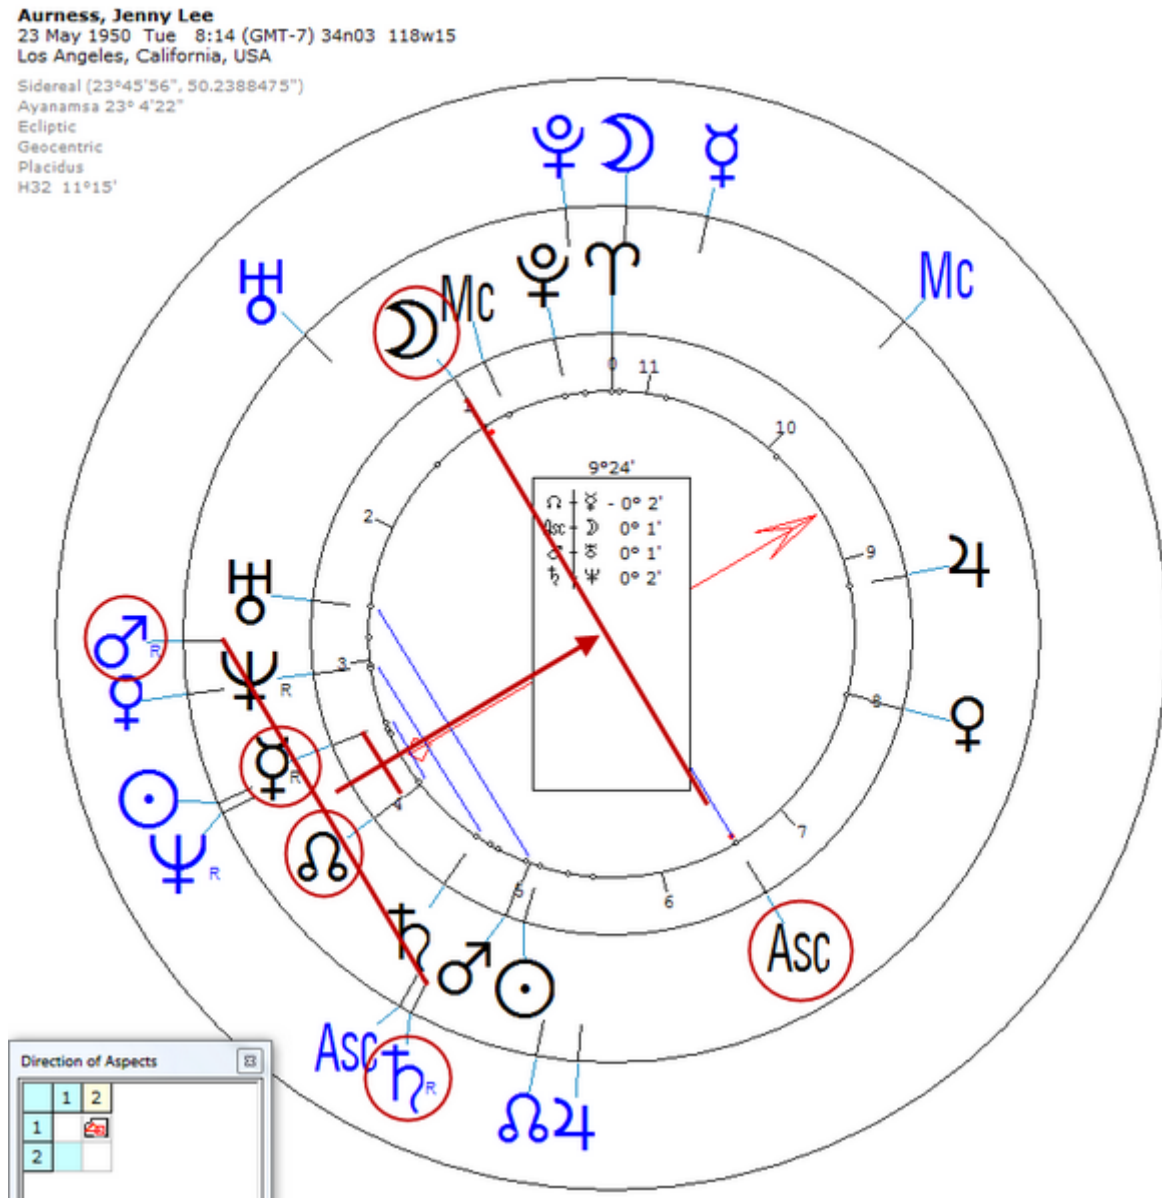

Secondary Converse (Harmonic 32)

$$\sigma_p / \zeta_p = \varphi_n / \delta_n = AC_n = \mathcal{D}_n$$

$$\varphi_p / \delta_p = \mathcal{D}_n / \delta_n$$